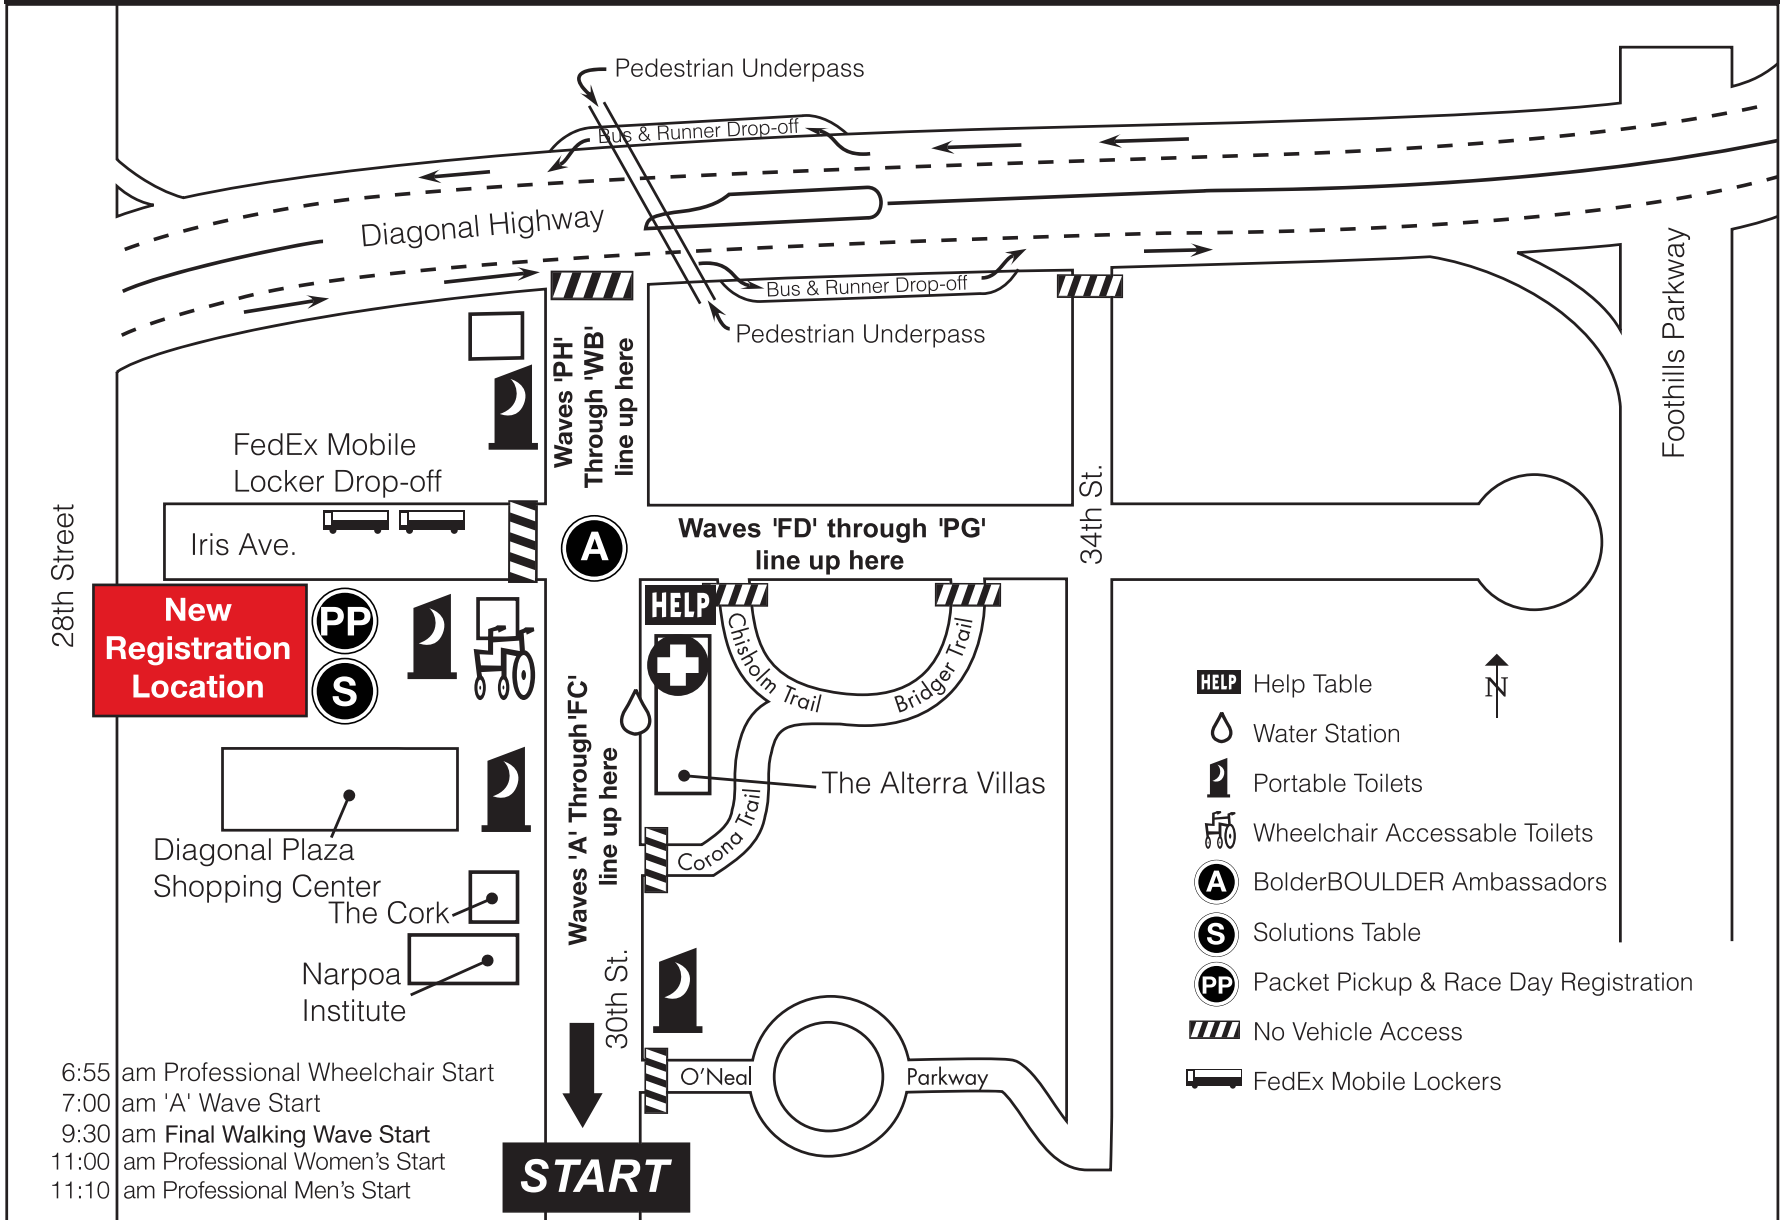

BOLDERBOULDER 10K START AREA

28th Street

New Registration Location

FedEx Mobile Locker Drop-off
Iris Ave.

Diagonal Plaza Shopping Center
The Cork
Narpoa Institute

6:55 am Professional Wheelchair Start
 7:00 am 'A' Wave Start
 9:30 am Final Walking Wave Start
 11:00 am Professional Women's Start
 11:10 am Professional Men's Start

START

Waves 'PH' Through 'WB' line up here

A

Waves 'A' Through 'FC' line up here

Waves 'FD' through 'PG' line up here

HELP

+

W

PP

S

PP

S

PP

S

Chisholm Trail
Bridger Trail
Corona Trail
The Alterra Villas

O'Neal Parkway

30th St.

34th St.

- HELP** Help Table
- W** Water Station
- PP** Portable Toilets
- PP** Wheelchair Accessable Toilets
- A** BolderBOULDER Ambassadors
- S** Solutions Table
- PP** Packet Pickup & Race Day Registration
- ///** No Vehicle Access
- 🚚** FedEx Mobile Lockers