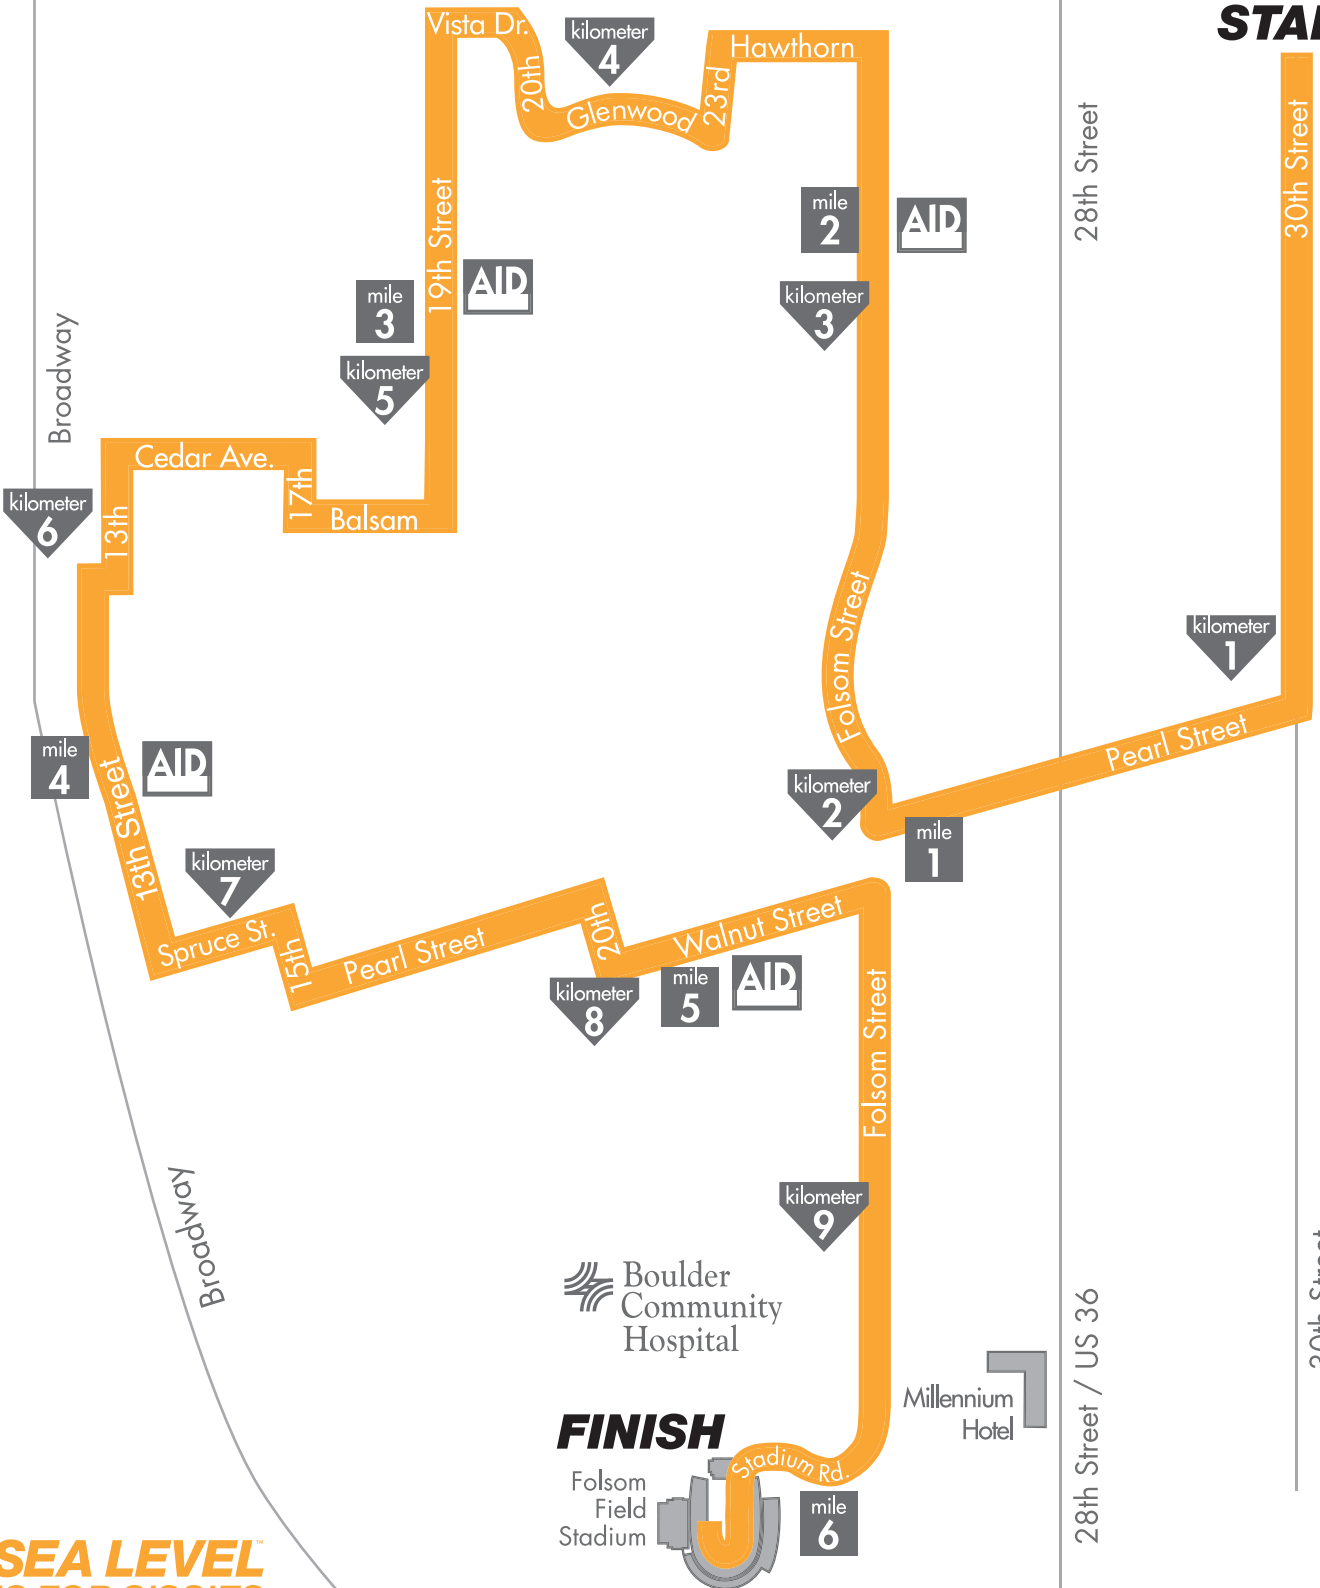

BOLDERBOULDER

Course Map

Iris Avenue

Diagonal Hwy.

START

SEA LEVEL™
IS FOR SISSIES

BOLDERBOULDER

FINISH

Folsom Field Stadium

Boulder Community Hospital

Millennium Hotel

28th Street / US 36

30th Street

Broadway

Cedar Ave.

13th

17th

Balsam

Vista Dr.

kilometer 4

Hawthorn

mile 2

kilometer 3

Folsom Street

kilometer 2

mile 1

Pearl Street

kilometer 1

Spruce St.

kilometer 7

Pearl Street

kilometer 8

mile 5

Walnut Street

20th

kilometer 9

Folsom Street

Stadium Rd.

mile 6

Broadway