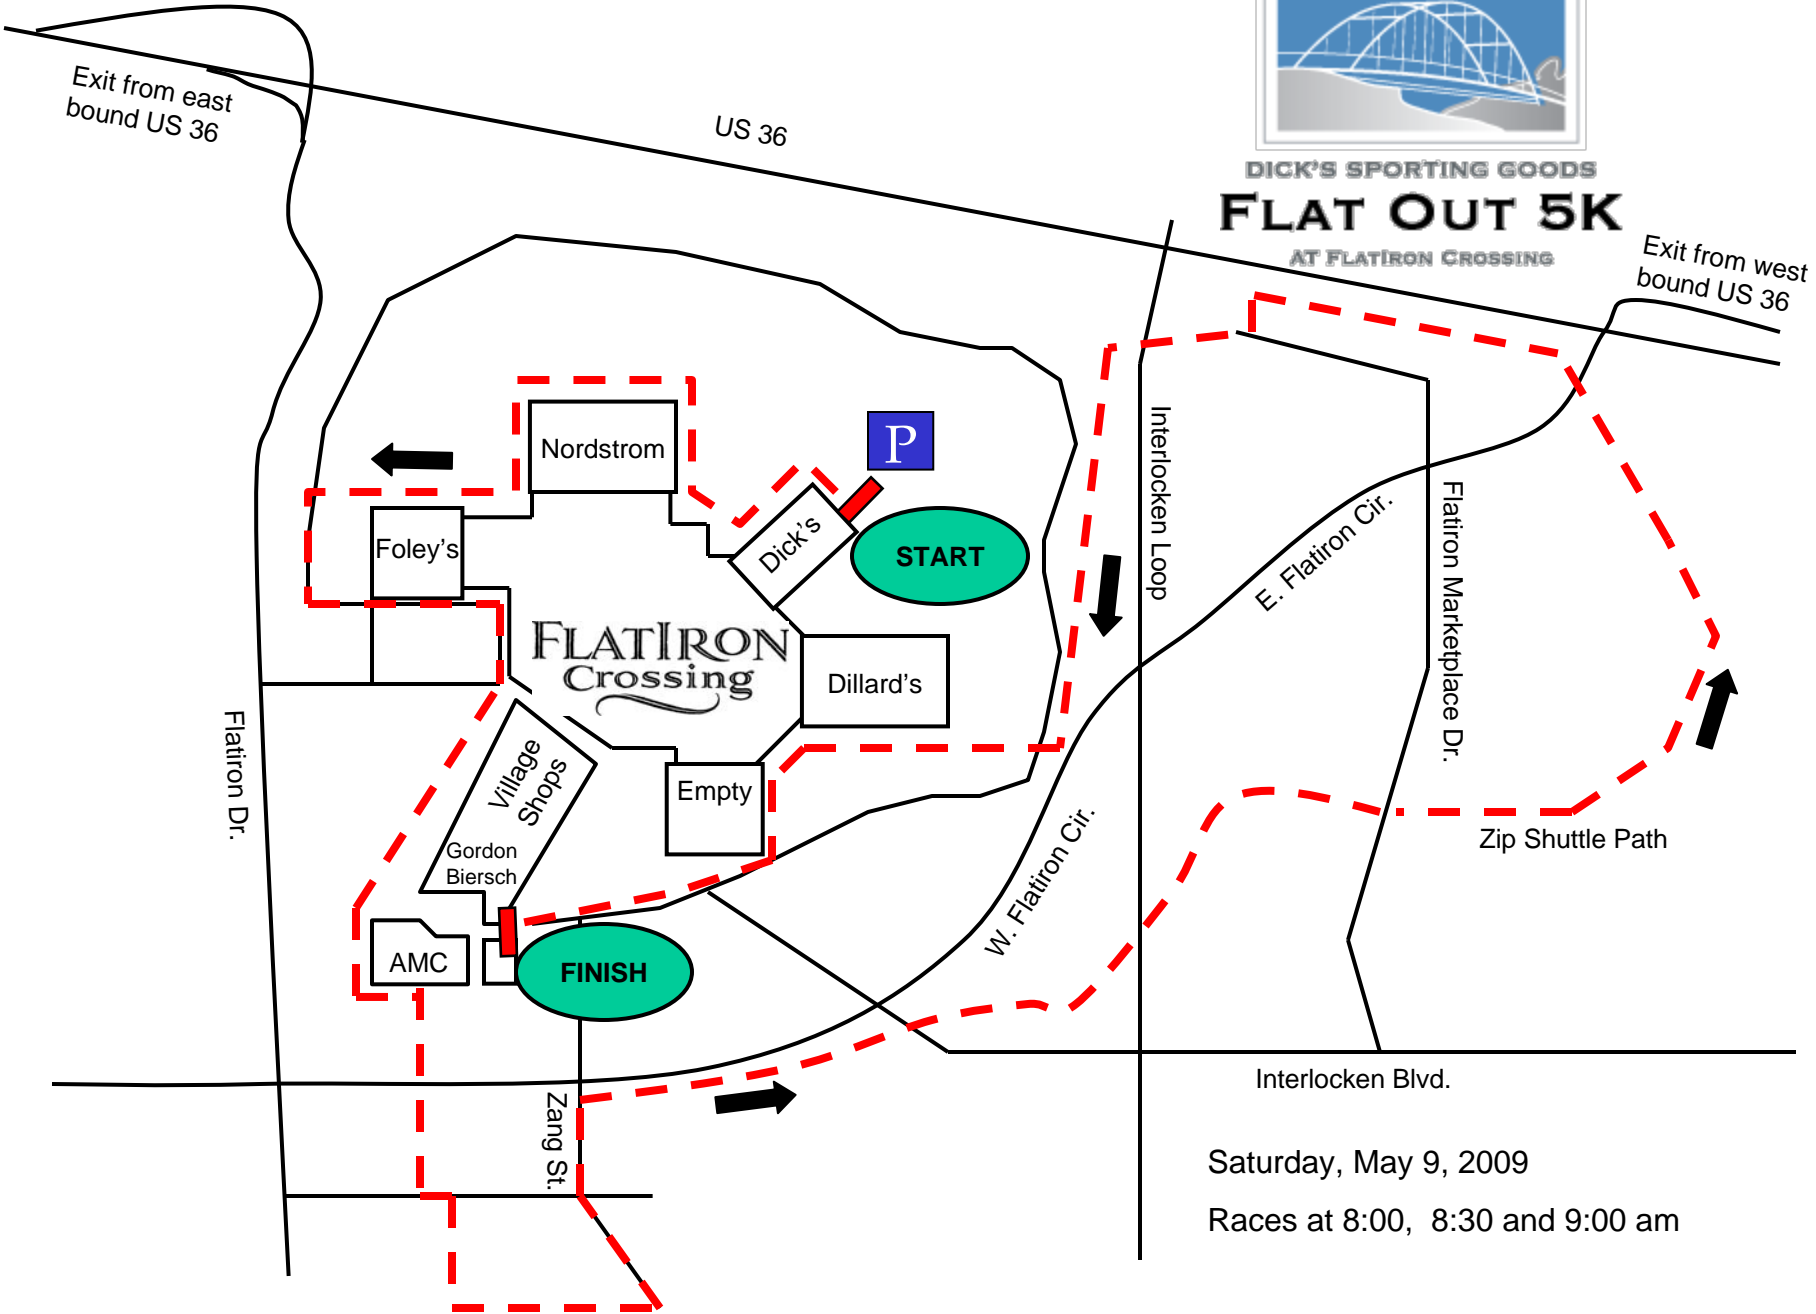

DICK'S SPORTING GOODS
FLAT OUT 5K
AT FLATIRON CROSSING

Exit from east bound US 36

US 36

Exit from west bound US 36

Flatiron Dr.

Zang St.

Interlocken Loop

E. Flatiron Cir.

Flatiron Marketplace Dr.

W. Flatiron Cir.

Interlocken Blvd.

Zip Shuttle Path

Saturday, May 9, 2009

Races at 8:00, 8:30 and 9:00 am