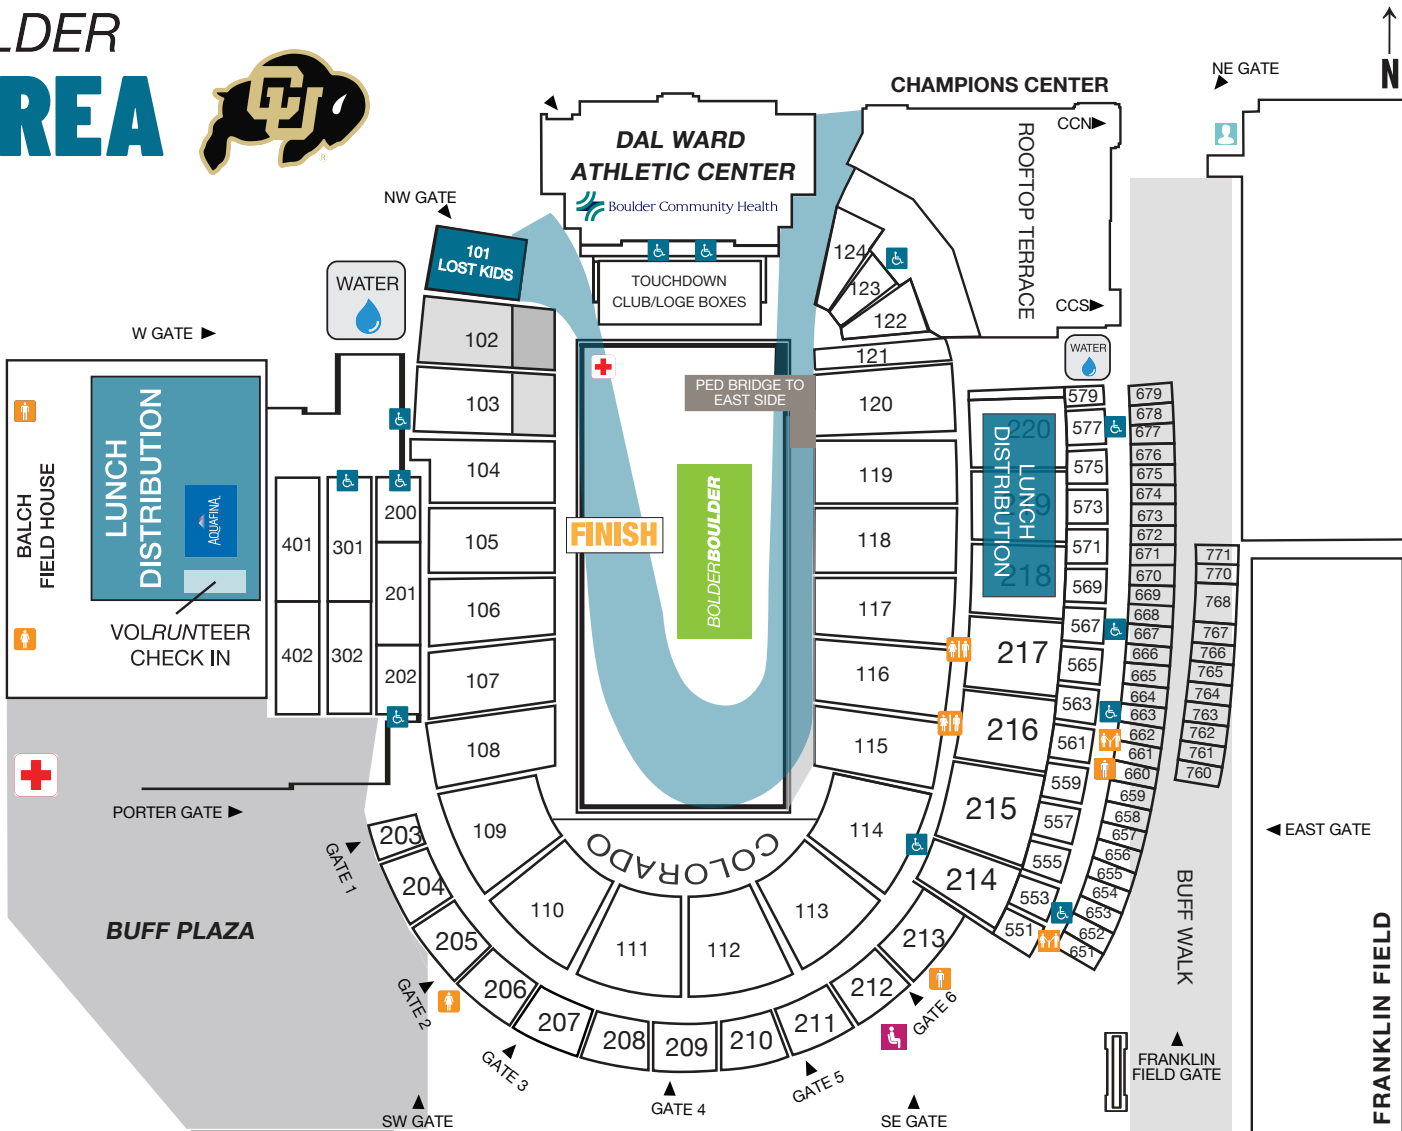

ONLY OUTLET VIA PEARL & FOLSOM

NO OUTLET TO BROADWAY

Runner Drop-Off northbound on the 28th St. Frontage Road and westbound on Arapahoe Ave. between 38th St. and 30th St.

Memorial Day Schedule

- + 3:00am 30th Street closed from Pearl to Arapahoe
- + 6:00am All other road closures established
- + 6:50am First wave launched
- + Noon Final pro runner finish
- + 1:00pm All streets reopened

WALNUT ST.

START
AREA

WAVE QUEUE

WALNUT ST

33rd

38th

P

P

WALNUT ST.

VOLUNTEER
CHECK IN

MEDICAL
+

RACE DAY
REGISTRATION
OPENS AT
5:45AM

PACKET PICK UP/
SOLUTIONS
(LOST BIBS, ETC.)
OPENS AT 5:45AM

AID
STATION

RESTROOMS

MOBILE LOCKER
OPENS AT 6:00AM

CANYON BLVD.

30TH ST

RESTROOMS

ARAPAHOE

BOLDERBOULDER FINISH AREA

RESULTS
Download the BOLDERBOULDER mobile app!

**RTD
RETURN TRIP
BOARDING**
18th ST
EUCLID

MOBILE LOCKERS COLORADO AVE