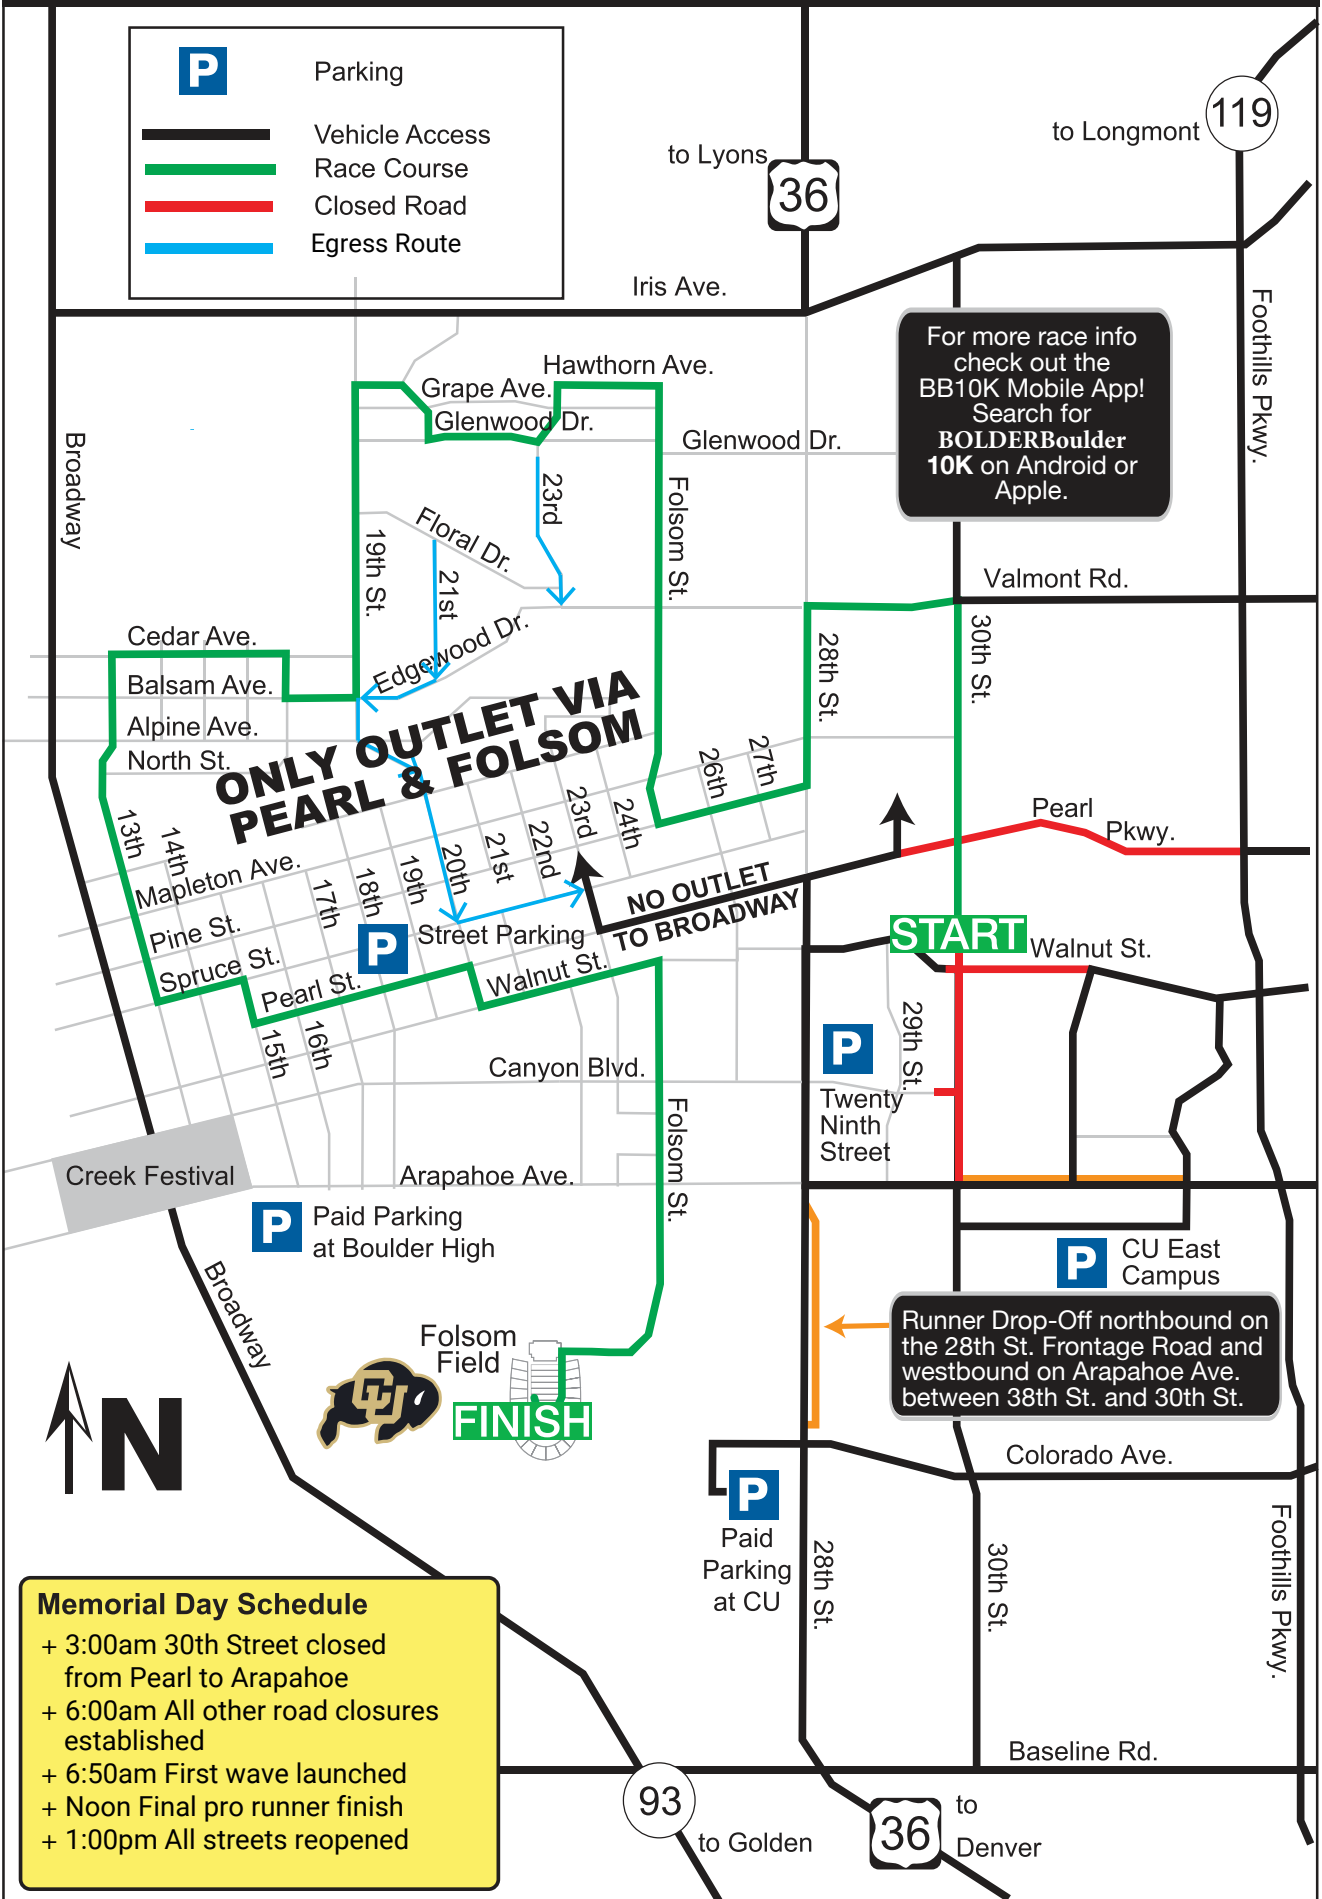

BOLDERBOULDER COURSE MAP

10K (6.214) BB10KCOURSE

to Lyons

Iris Ave.

to Longmont

**BB10K
START**

FINISH

Medical Service Provided by:
Boulder
Community
Health

to Golden

to Denver

Race Course

Kilometers

Miles

BOLDERBOULDER ALTERNATE ROUTES

P	Parking
	Vehicle Access
	Race Course
	Closed Road
	Egress Route

For more race info check out the BB10K Mobile App! Search for BOLDERBoulder 10K on Android or Apple.

ONLY OUTLET VIA PEARL & FOLSOM

NO OUTLET TO BROADWAY

Runner Drop-Off northbound on the 28th St. Frontage Road and westbound on Arapahoe Ave. between 38th St. and 30th St.

Memorial Day Schedule

- + 3:00am 30th Street closed from Pearl to Arapahoe
- + 6:00am All other road closures established
- + 6:50am First wave launched
- + Noon Final pro runner finish
- + 1:00pm All streets reopened

WALNUT ST.

START
AREA

WAVE QUEUE

WALNUT ST

33rd

38th

P

P