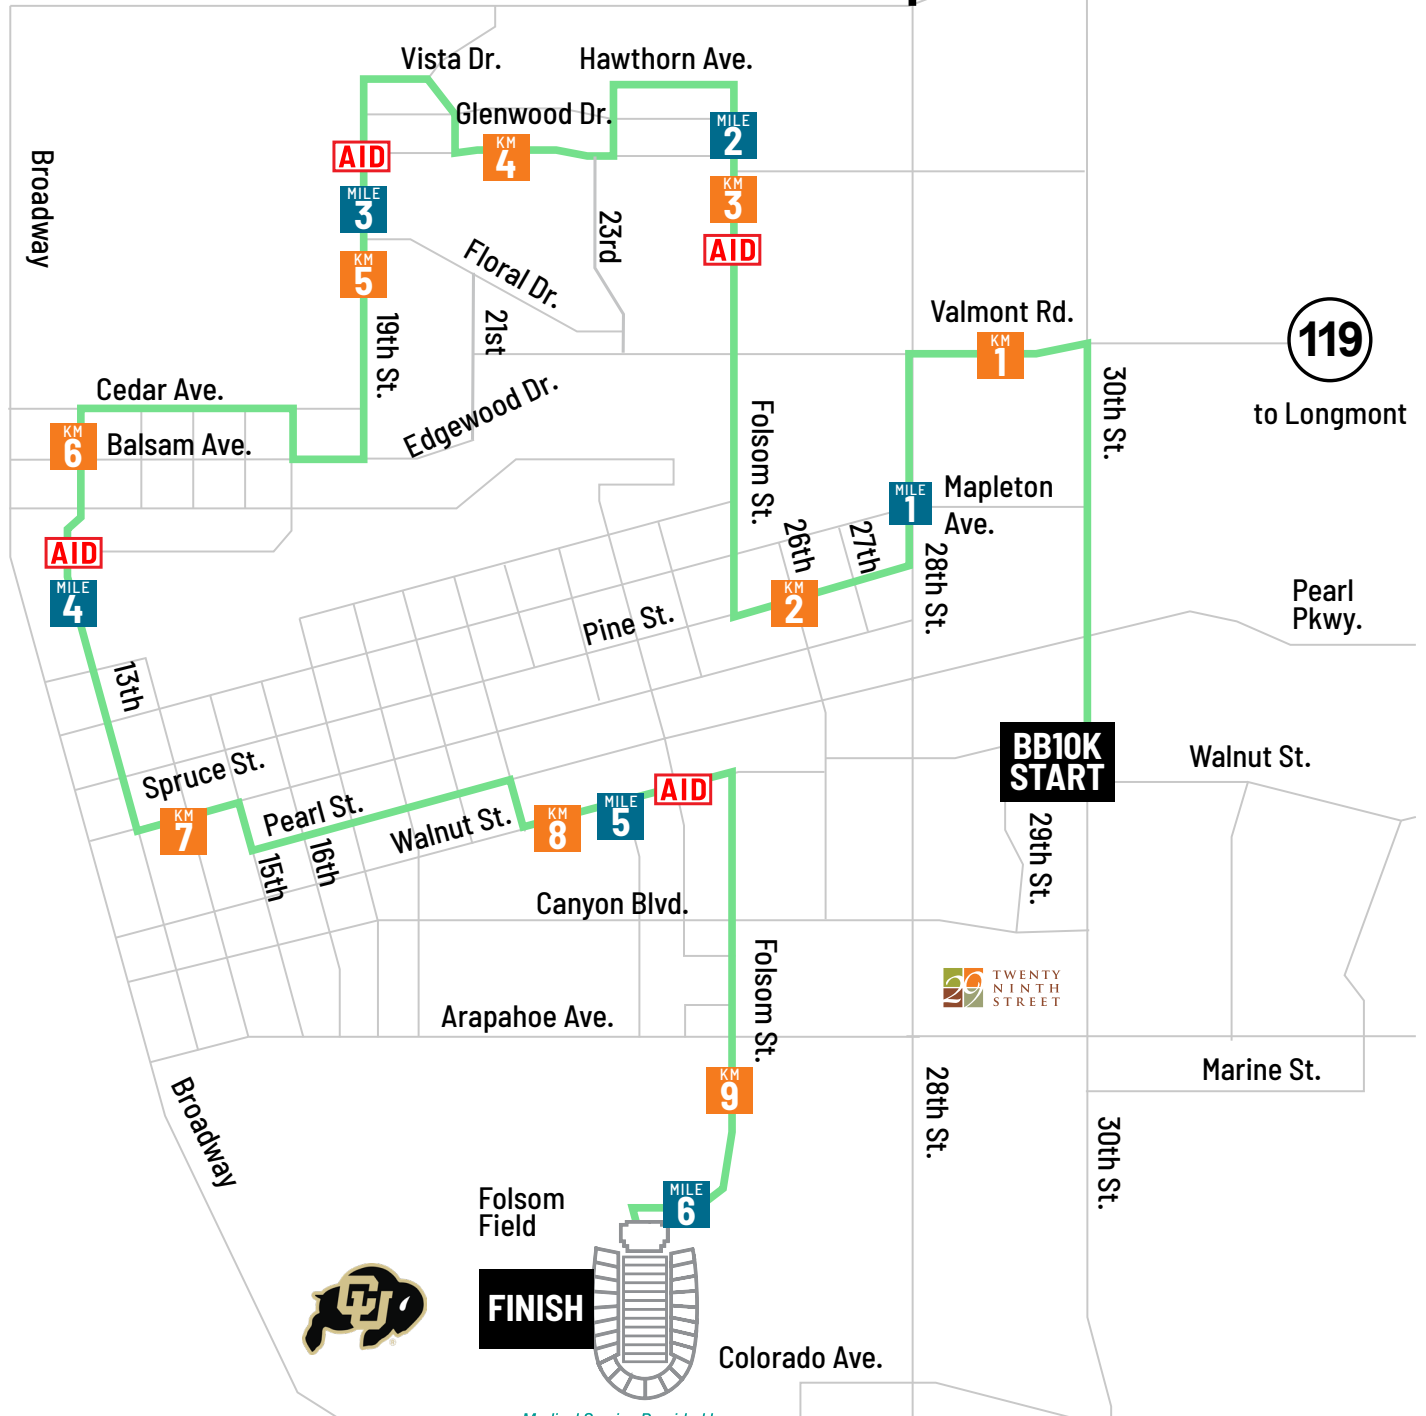

BOLDERBOULDER COURSE MAP

10K (6.214) BB10KCOURSE

to Lyons

Iris Ave.

to Longmont

**BB10K
START**

FINISH

Medical Service Provided by:
Boulder
Community
Health

to Golden

to Denver

Race Course

Kilometers

Miles

BOLDERBOULDER ALTERNATE ROUTES

P	Parking
	Vehicle Access
	Race Course
	Closed Road
	Egress Route

For more race info check out the BB10K Mobile App! Search for BOLDERBoulder 10K on Android or Apple.

ONLY OUTLET VIA PEARL & FOLSOM

NO OUTLET TO BROADWAY

Runner Drop-Off northbound on the 28th St. Frontage Road and westbound on Arapahoe Ave. between 38th St. and 30th St.

Memorial Day Schedule

- + 3:00am 30th Street closed from Pearl to Arapahoe
- + 6:00am All other road closures established
- + 6:50am First wave launched
- + Noon Final pro runner finish
- + 1:00pm All streets reopened

WALNUT ST.

START
AREA

WAVE QUEUE

WALNUT ST

33rd

38th

P

P