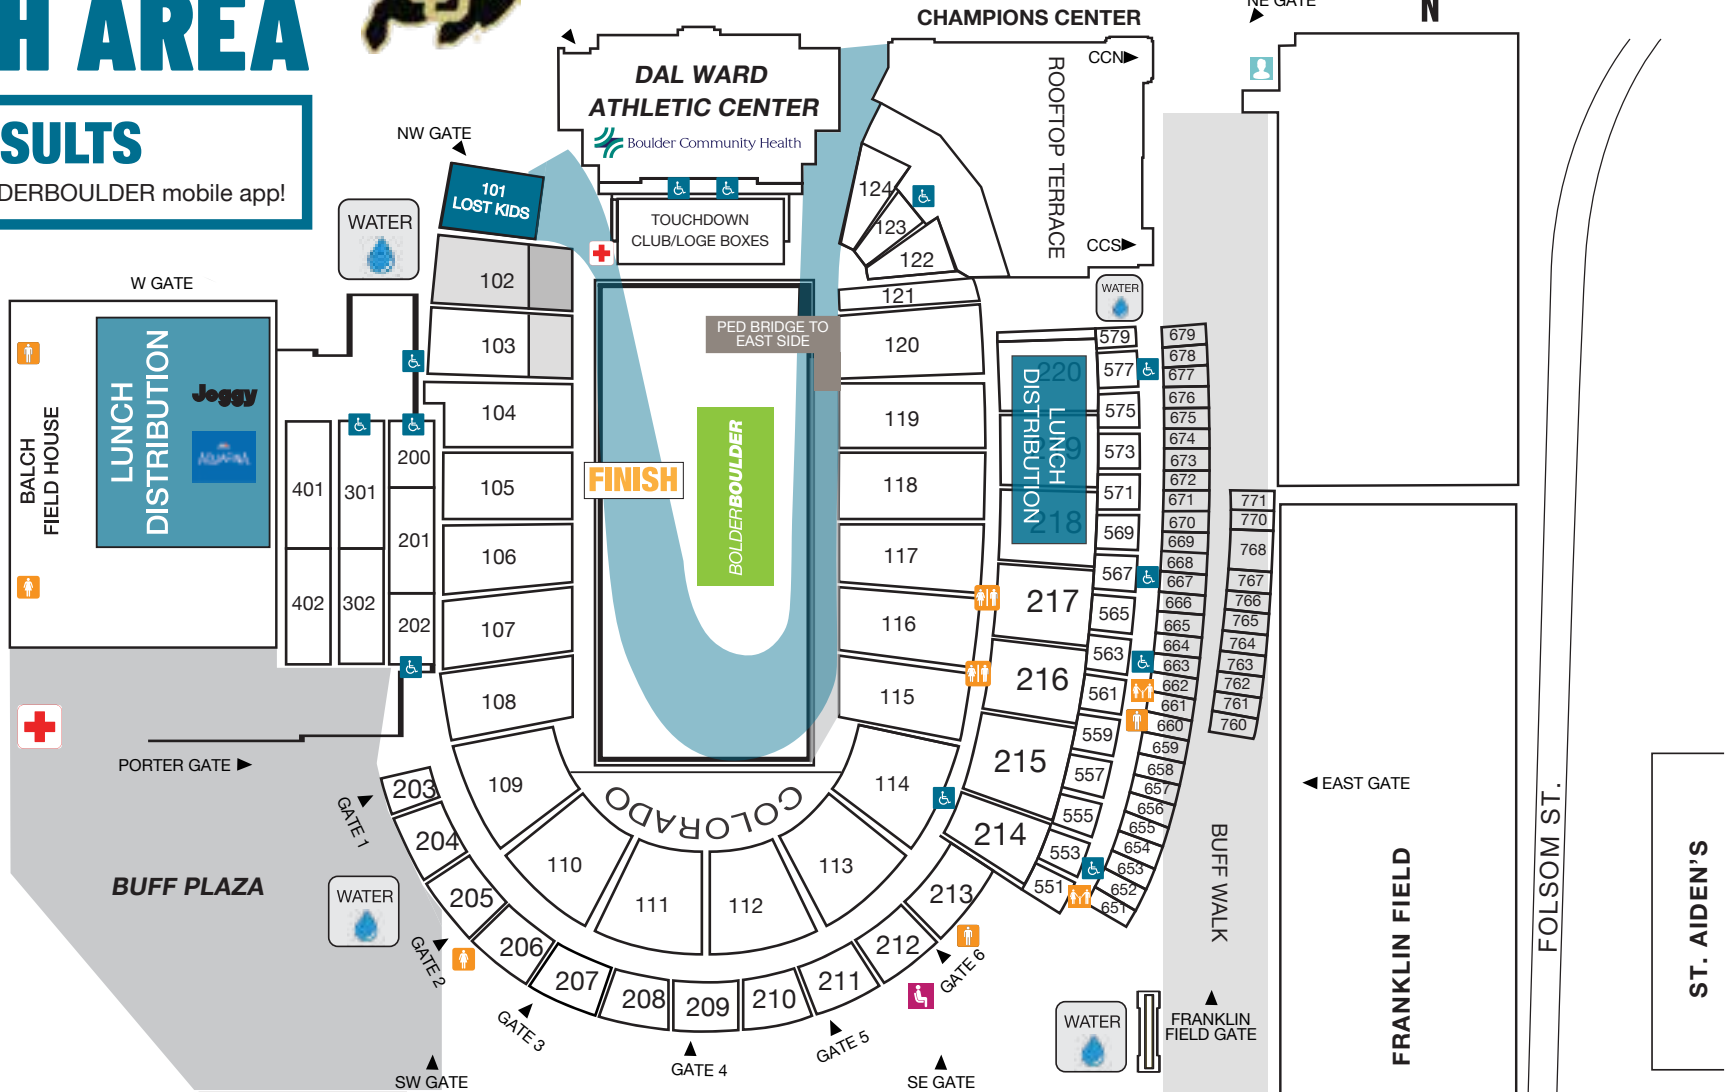

BOLDERBOULDER FINISH AREA

RESULTS

Download the BOLDERBOULDER mobile app!

MOBILE LOCKERS | LOST & FOUND | VOLUNTEER CHECK IN

CLEAR BAG POLICY

The CU Clear Bag Policy will be in effect. Travel light, don't forget a clear bag and visit the BB Mobile Lockers at the stadium for assistance.