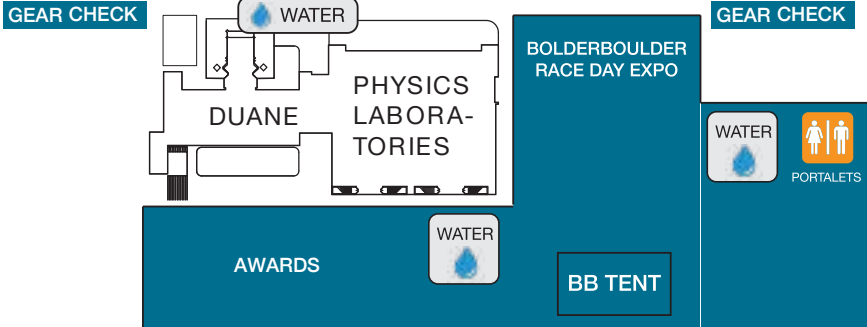

BOLDERBOULDER FINISH AREA

RESULTS

Download the BOLDERBOULDER mobile app!

MOBILE LOCKERS | LOST & FOUND | VOLUNTEER CHECK IN

CLEAR BAG POLICY

The CU Clear Bag Policy will be in effect. Travel light, don't forget a clear bag and visit the BB Mobile Lockers at the stadium for assistance.